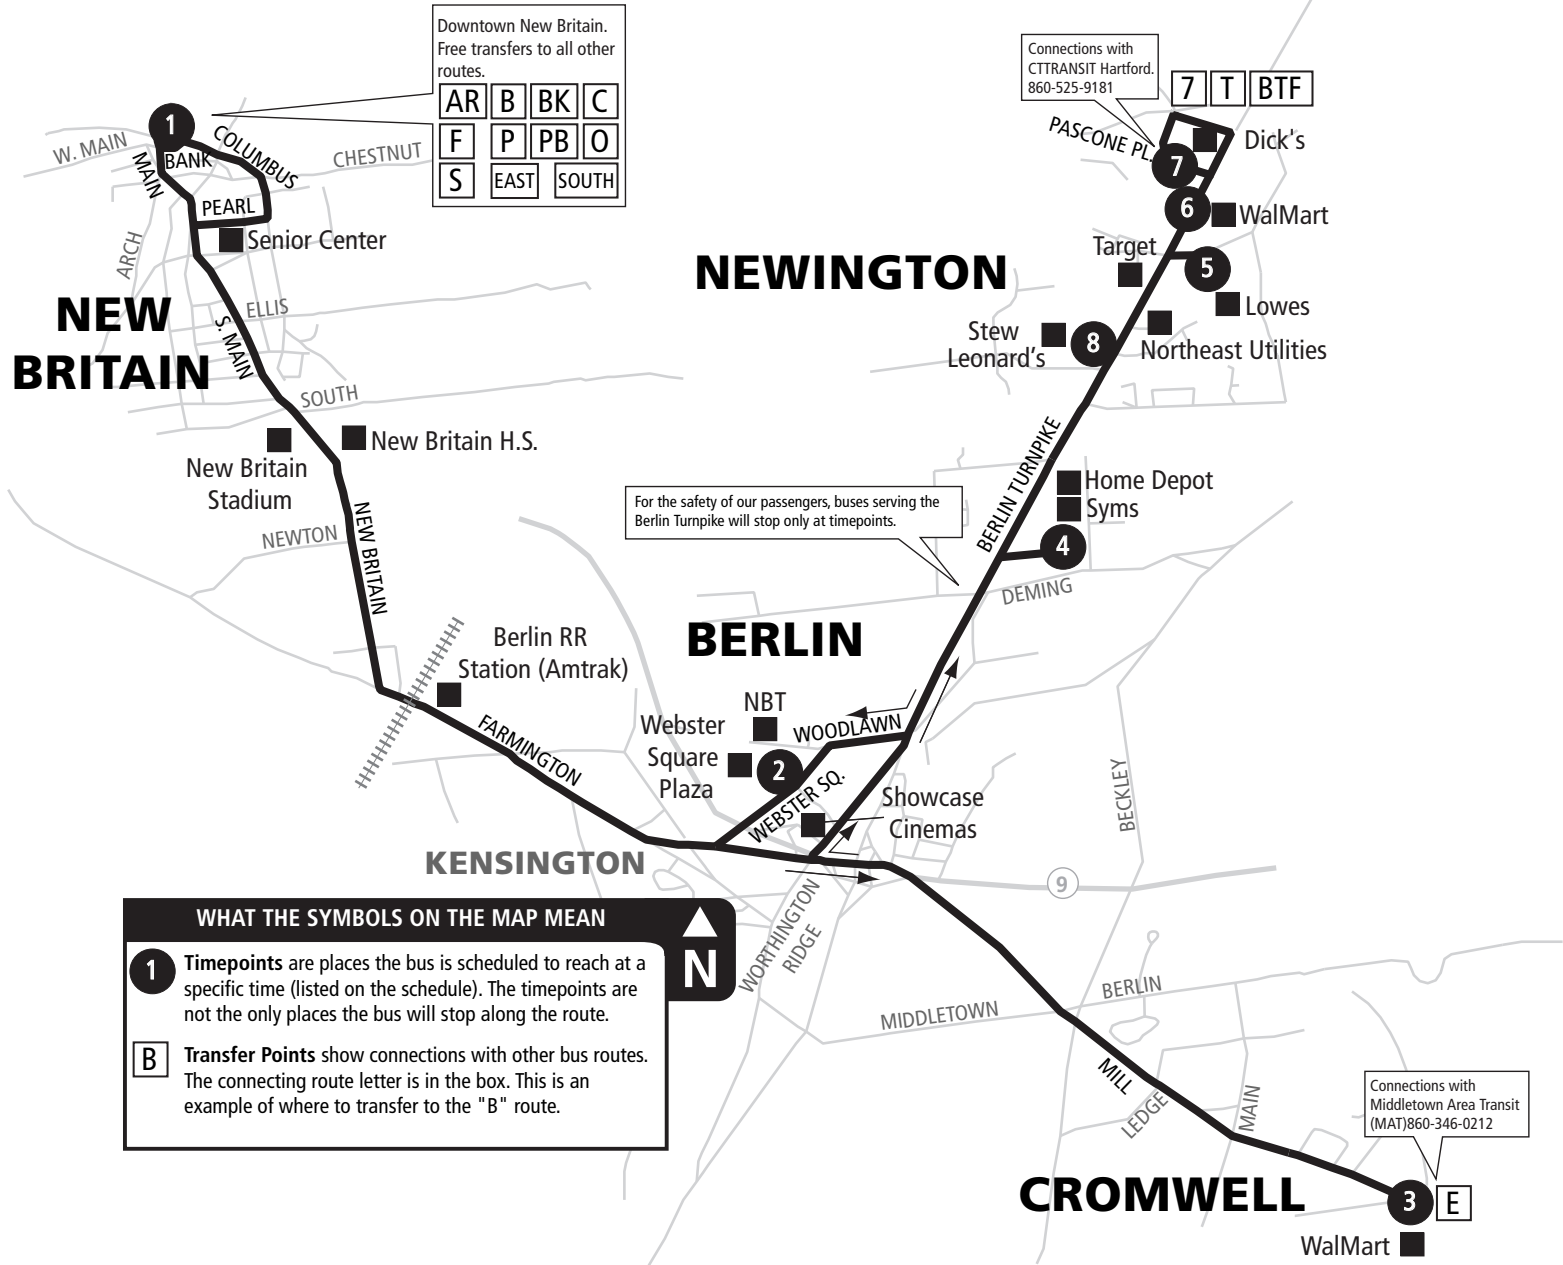

BERLIN TURNPIKE

Effective: October 1, 2007

Downtown New Britain.
Free transfers to all other routes.

AR	B	BK	C
F	P	PB	O
S	EAST	SOUTH	

Connections with
CTTRANSIT Hartford.
860-525-9181

Connections with
Middletown Area Transit
(MAT) 860-346-0212

For the safety of our passengers, buses serving the
Berlin Turnpike will stop only at timepoints.

WHAT THE SYMBOLS ON THE MAP MEAN

1 Timepoints are places the bus is scheduled to reach at a specific time (listed on the schedule). The timepoints are not the only places the bus will stop along the route.

B Transfer Points show connections with other bus routes. The connecting route letter is in the box. This is an example of where to transfer to the "B" route.