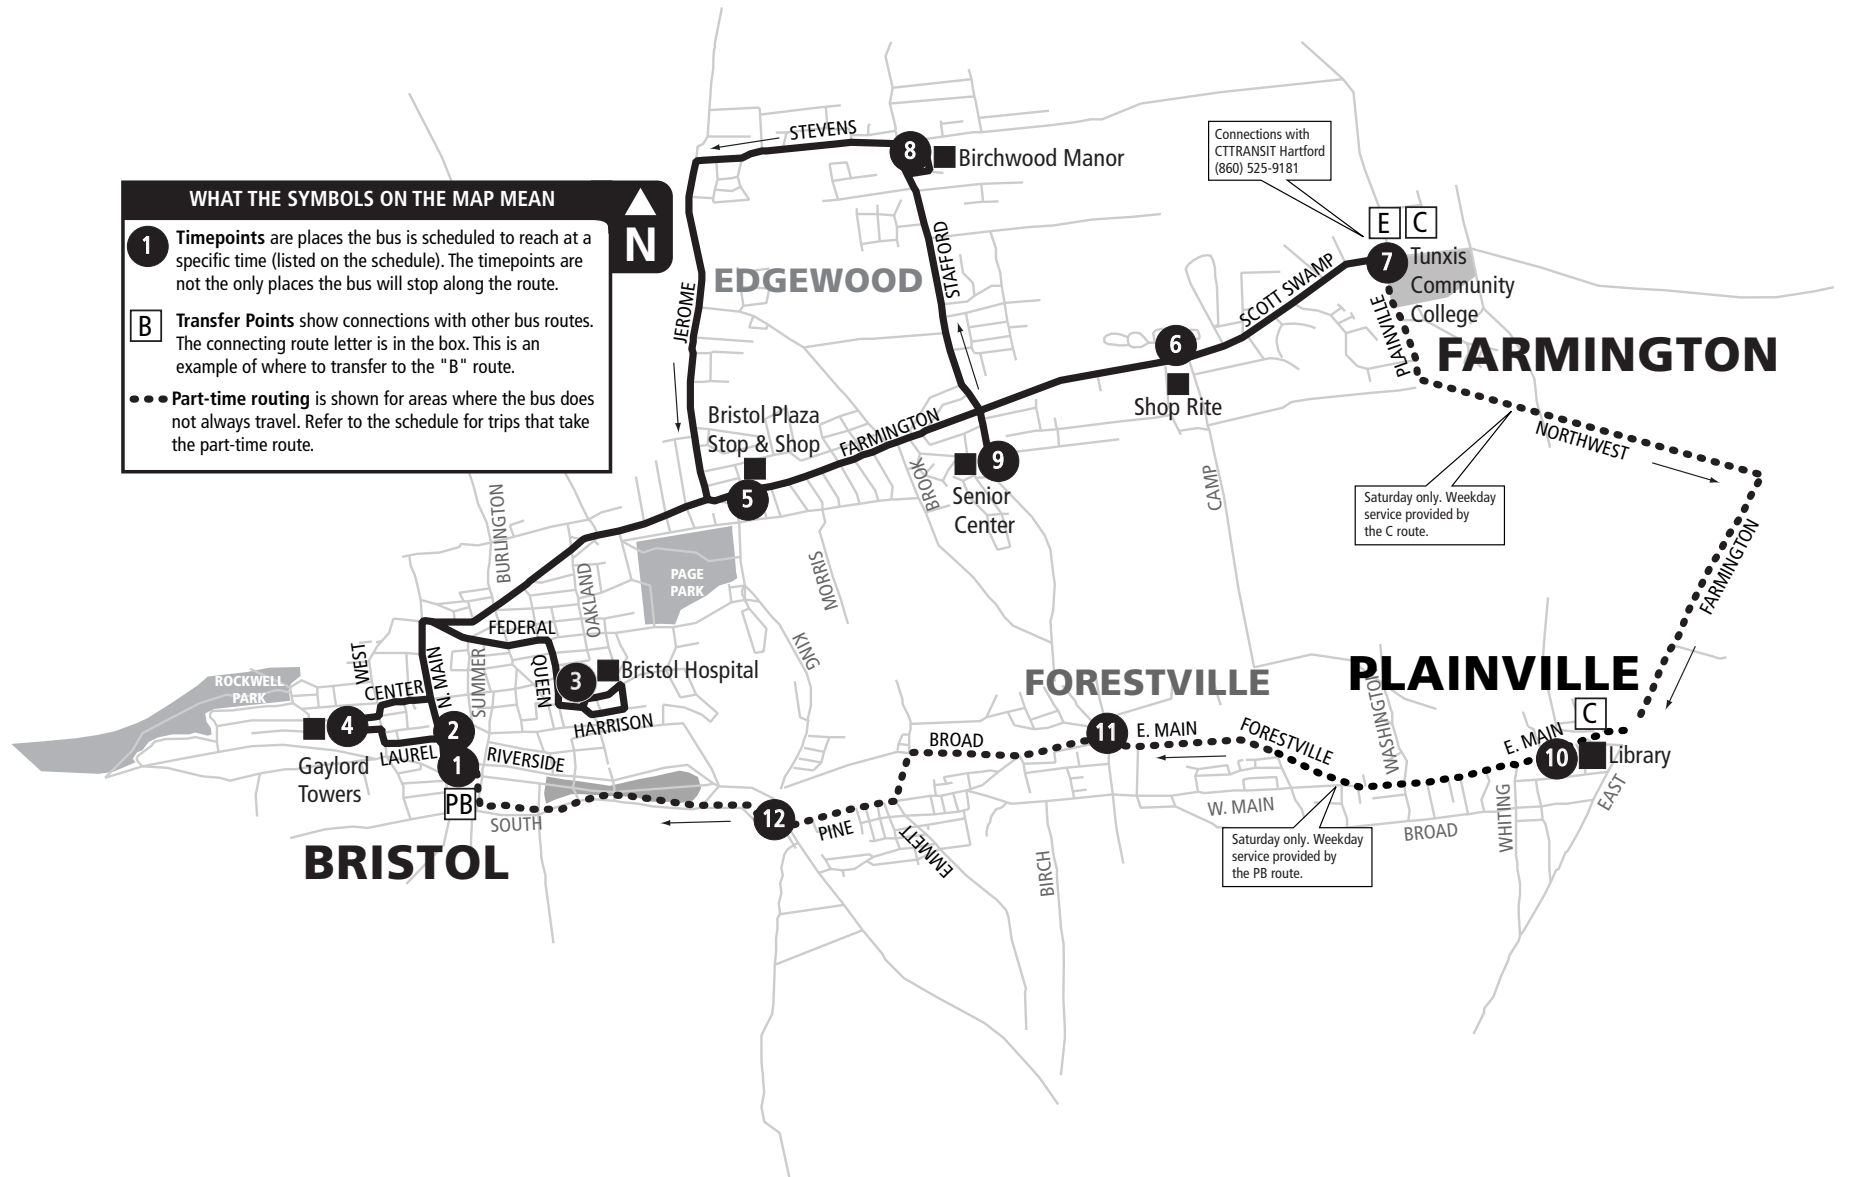

WHAT THE SYMBOLS ON THE MAP MEAN

1 Timepoints are places the bus is scheduled to reach at a specific time (listed on the schedule). The timepoints are not the only places the bus will stop along the route.

B Transfer Points show connections with other bus routes. The connecting route letter is in the box. This is an example of where to transfer to the "B" route.

••• Part-time routing is shown for areas where the bus does not always travel. Refer to the schedule for trips that take the part-time route.

Connections with CTTRANSIT Hartford (860) 525-9181

Saturday only. Weekday service provided by the C route.

Saturday only. Weekday service provided by the PB route.